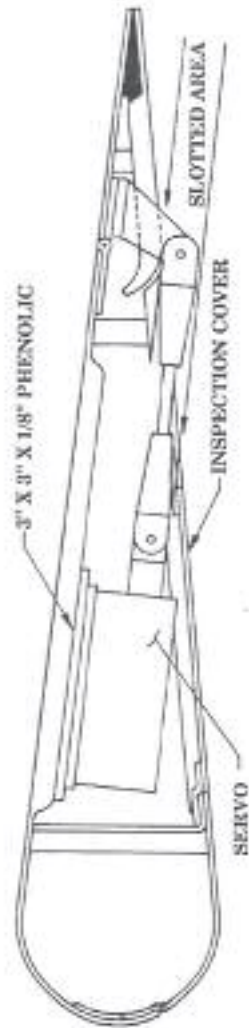

Trim tab hinge arm  
Figure 7b:G.6b

**LANCAIR** 320 FB- MK-II

7(B)-52

Chapter 7(B) REV. 1 / 1-24-94  
HORIZONTAL STAB & ELEVATOR

Lancair International Inc., Represented by Nova Aviation Inc., Copyright © 1994, Bado and, 08 67709